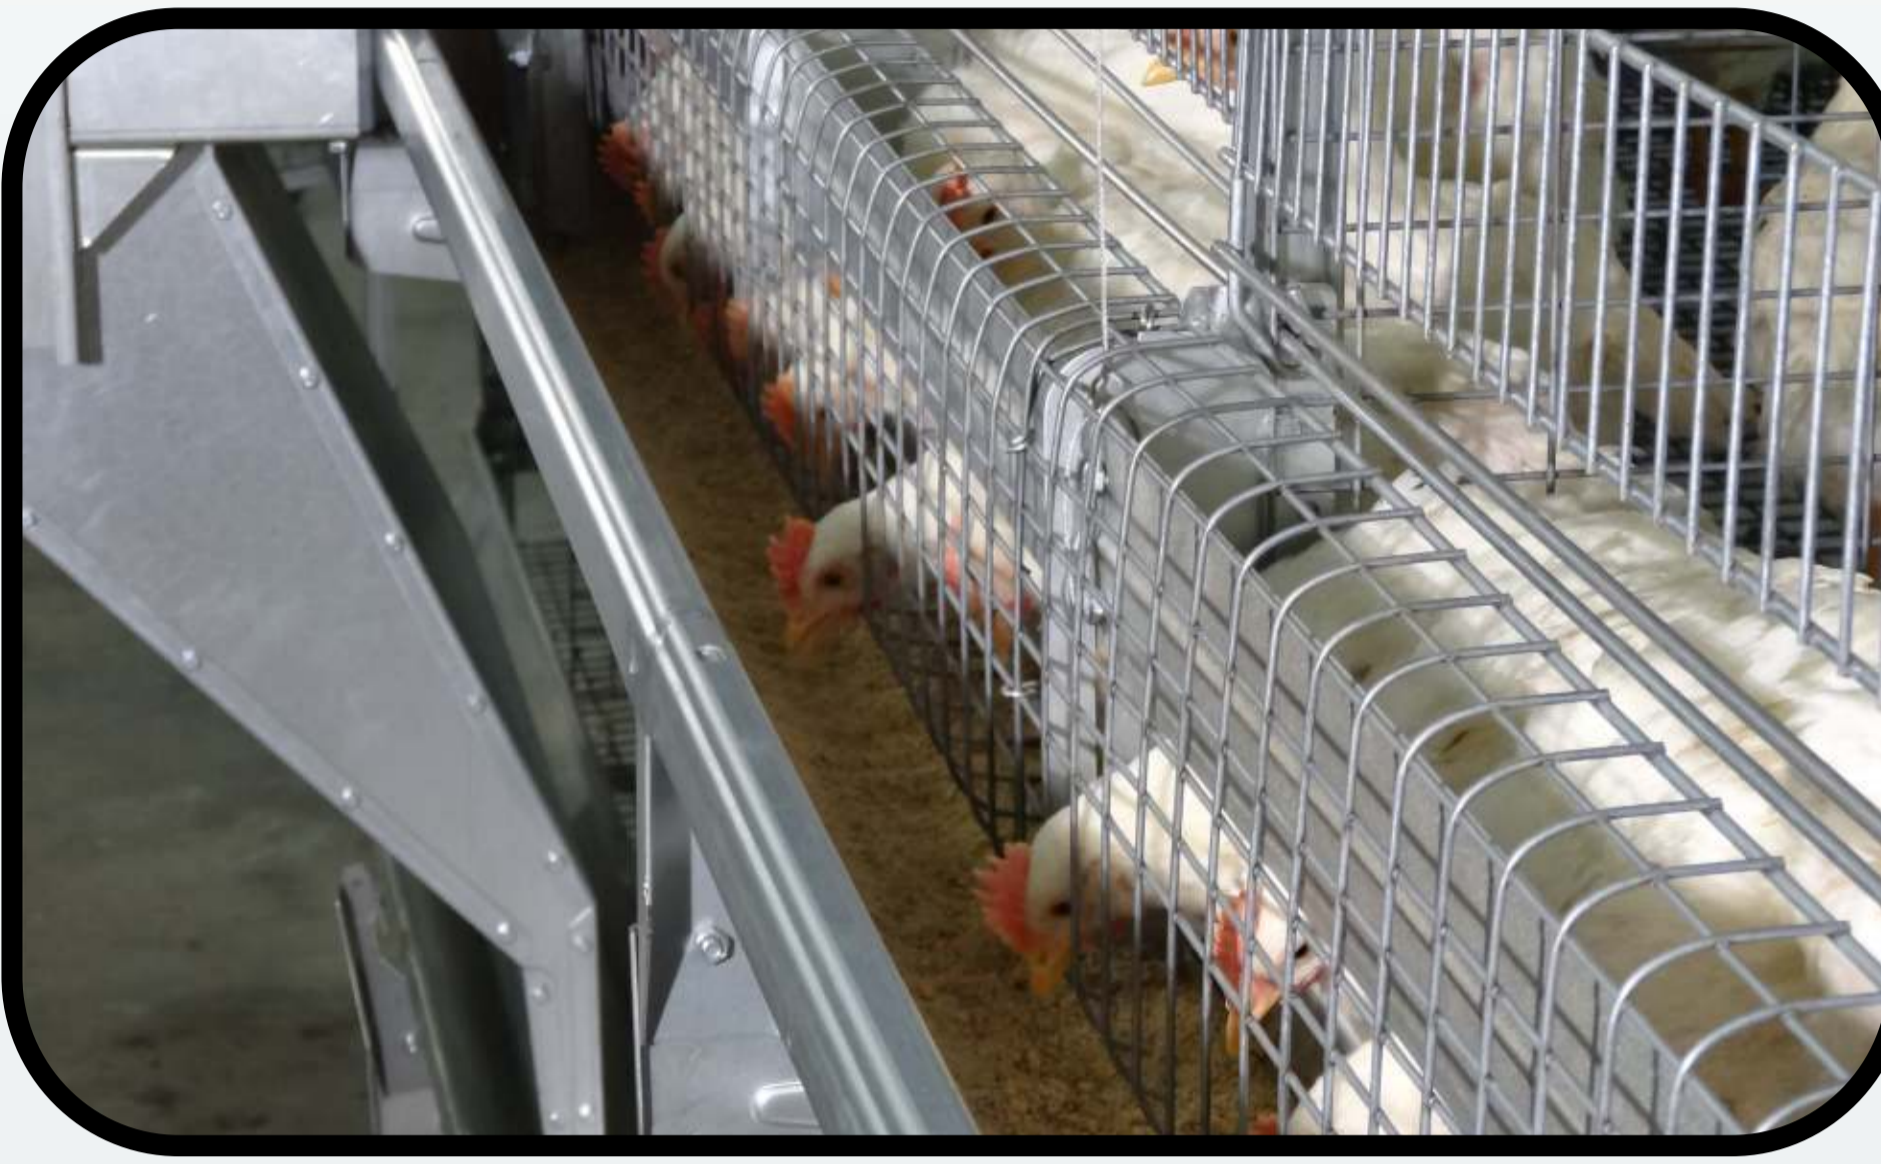

قفس پولت

موجود برای هر دو نوع:

GE ULTIMA & GE Royal Plus⁺

مشخصات فنی:

GE ULTIMA SPECIFICATIONS:		GE ROYAL PLUS SPECIFICATIONS:	
NUMBER OF TIER	2 to 4 TIERS	2 TIERS	
CAGE BOX SIZE	24.6" (62.5 cm) Front X 24.6" (62.5 cm) Depth	30" (76.2 cm) Front X 18" (45.7 cm) Depth	
CAGE HEIGHT	16" (41CM)	16" (41CM)	
CAGE AREA	605 sq. inch (3903 sq. cm)	540 sq. inch (3483 sq. cm)	

GE ULTIMA		GE ROYAL PLUS		
	11 BIRDS	12 BIRDS	9 BIRDS	10 BIRDS
AREA PER BIRD	55 sq. inches (355 sq.cm)	50.4 sq. inches (325 sq.cm)	60 sq. inches (387 sq.cm)	54 sq. inches (348.3 sq.cm)
EFFECTIVE FEEDING SPACE	2.23 inches (5.67 cm)	2.05 inches (5.2 cm)	3.33 inches (8.4 cm)	3 inches (7.6 cm)

خواص و مزایا:

- تراکم بالا، امکان افزایش تا ۴ طبقه
- بدون مکانیزم دست و پاگیر صفحه کشویی
- راحتی دسترسی به خوراک از روز اول
- دارای دو ناحیه جداگانه برای جوجه ها و پرنده های در سن رشد
- مرگ کمتر قابل ملاحظه در طول پرورش
- کارایی بالا، مطمئن و استفاده راحت
- درجه حرارت یکسان در تمام طبقات
- عملکرد آسان در طول بازرسی و ورود و خروج پرنده
- بهداشت بهتر حاصل از محیط بسته
- کاهش انتشار آمونیاک

تلفن : 02166949655

www.Farindarou.com

www.gartech.co.in