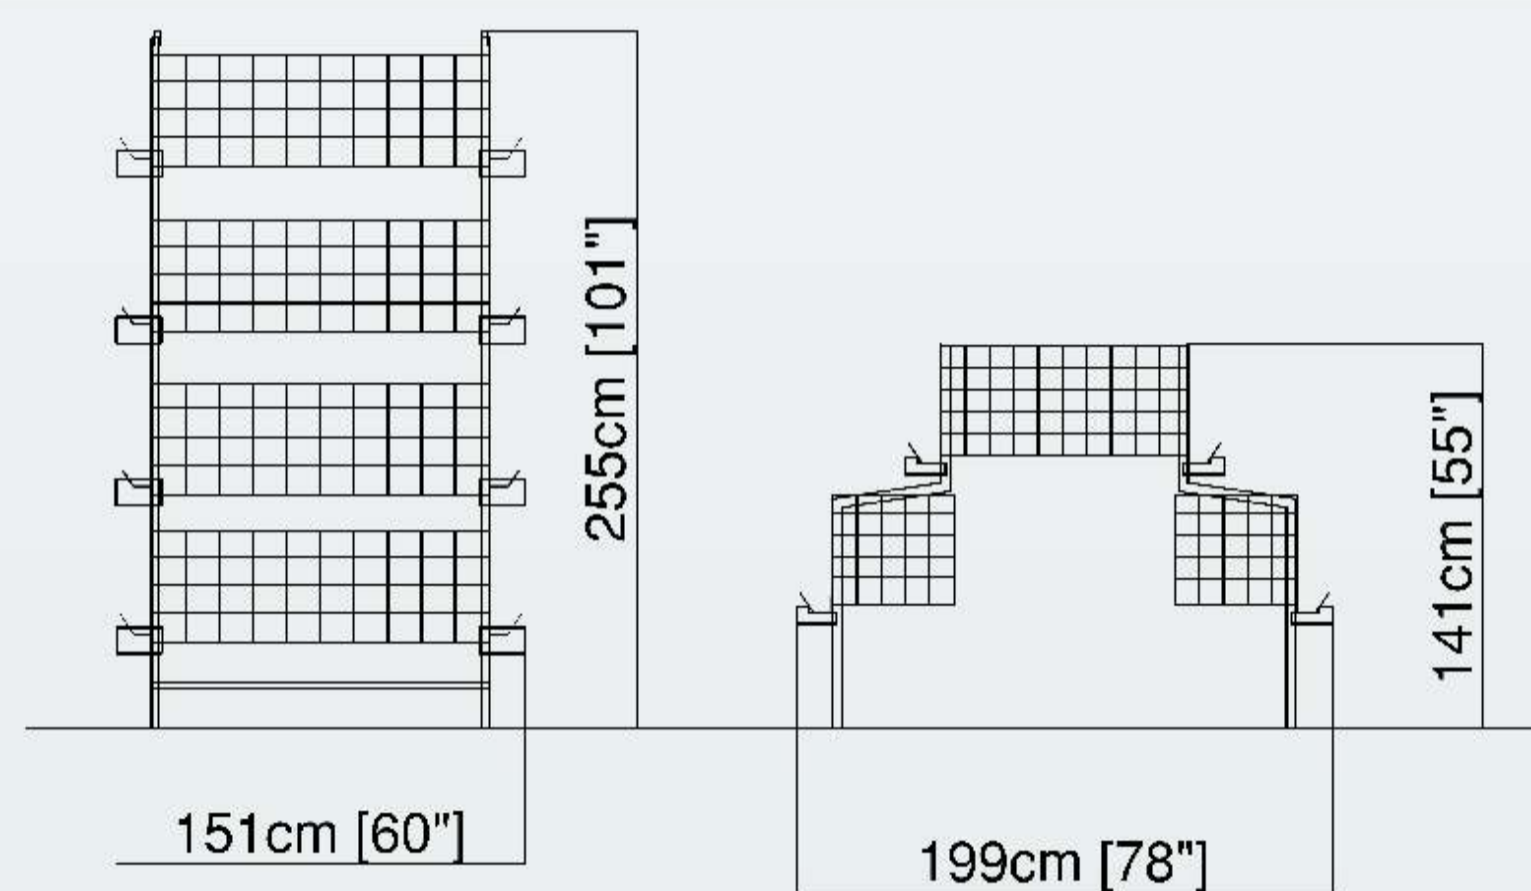

GARTECH

تلفن : 02166949655

www.Farindarou.com
www.gartech.co.in

قفس پولت

موجود برای هر دو نوع:

GE ULTIMA & GE Royal Plus⁺

مشخصات فنی:

| GE ULTIMA SPECIFICATIONS: | | GE ROYAL PLUS SPECIFICATIONS: | |
|---------------------------|---|---|--|
| NUMBER OF TIER | 2 to 4 TIERS | 2 TIERS | |
| CAGE BOX SIZE | 24.6" (62.5 cm) Front X 24.6" (62.5 cm) Depth | 30" (76.2 cm) Front X 18" (45.7 cm) Depth | |
| CAGE HEIGHT | 16" (41CM) | 16" (41CM) | |
| CAGE AREA | 605 sq. inch (3903 sq. cm) | 540 sq. inch (3483 sq. cm) | |

| GE ULTIMA | | GE ROYAL PLUS | | |
|-------------------------|---------------------------|-----------------------------|---------------------------|-----------------------------|
| | 11 BIRDS | 12 BIRDS | 9 BIRDS | 10 BIRDS |
| AREA PER BIRD | 55 sq. inches (355 sq.cm) | 50.4 sq. inches (325 sq.cm) | 60 sq. inches (387 sq.cm) | 54 sq. inches (348.3 sq.cm) |
| EFFECTIVE FEEDING SPACE | 2.23 inches (5.67 cm) | 2.05 inches (5.2 cm) | 3.33 inches (8.4 cm) | 3 inches (7.6 cm) |