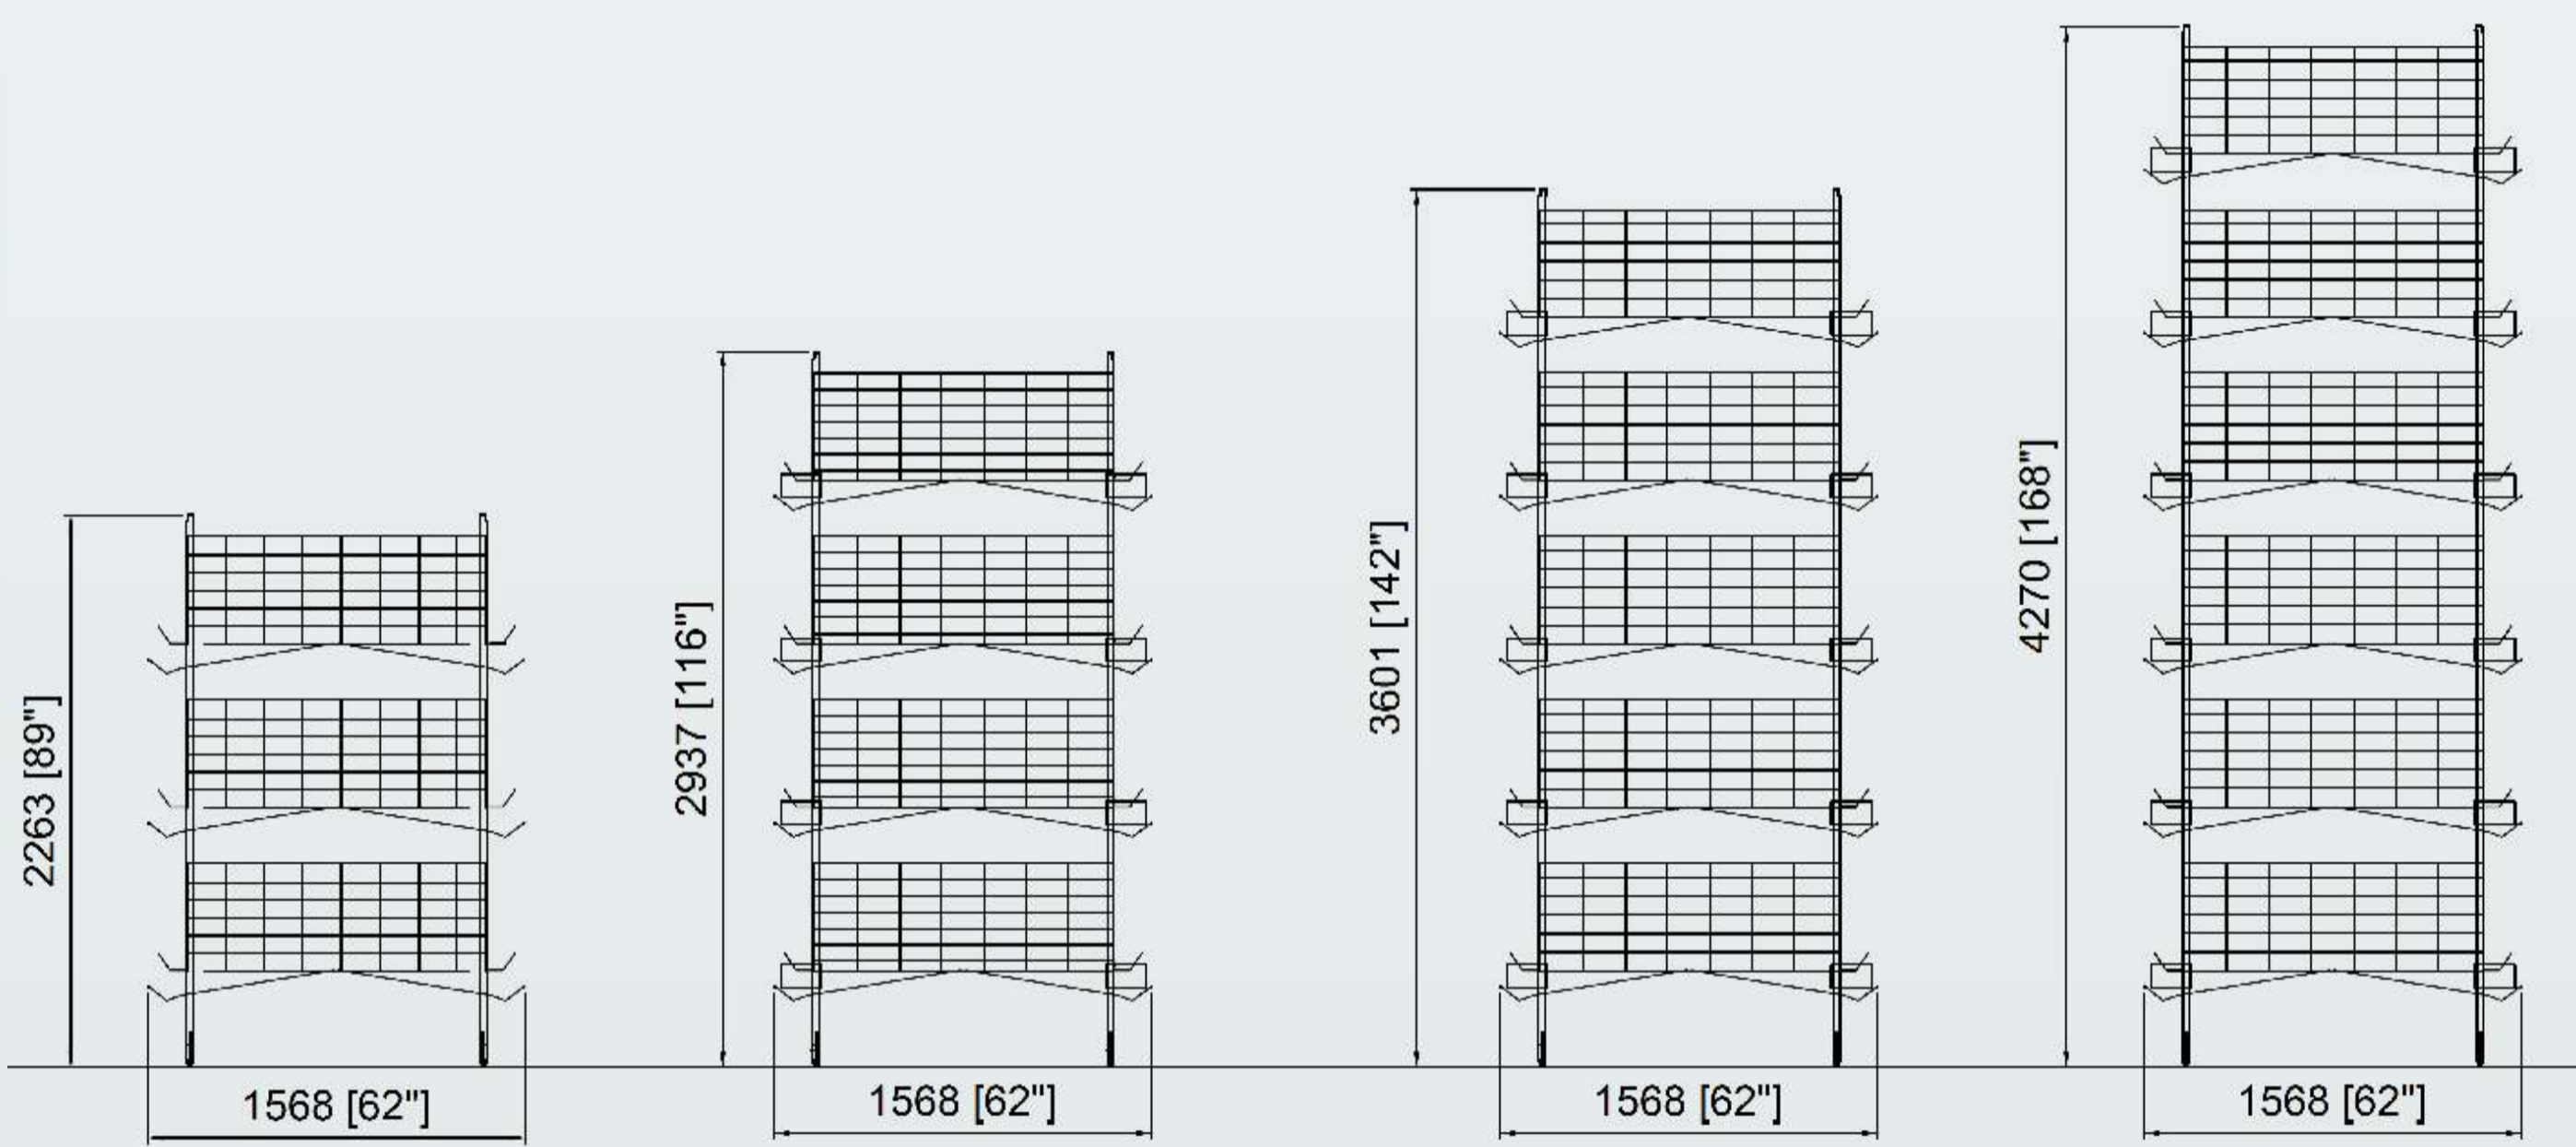

GE ULTIMA Air

راه حل نهایی برای مرغ تخمگذار

مشخصات فنی:

NUMBER OF TIER	3 & 4 TIERS	9 BIRDS PER CAGE	
CAGE BOX SIZE	24.6" (62.5 cm) Front X 24.6" (62.5 cm) Depth	AREA PER BIRD	67.2 sq. inches (433 sq.cm)
CAGE HEIGHT	21" (53 cm) at front; 17" (44 cm) at back	EFFECTIVE FEEDING SPACE	2.73 inches (6.9 cm)
CAGE AREA	605 sq. inch (3906 sq. cm)	8 BIRDS PER CAGE	
SLOPE	9°	AREA PER BIRD	75.6 sq. inches (488 sq.cm)
		EFFECTIVE FEEDING SPACE	3.07 Inches (7.8 cm)

خواص و مزایا:

– قفس های با ۳۰٪ هوای آزاد بیشتر برای بهبود تهویه، همچنین مناسب برای سالنهایی که دو طرفشان باز است

– کانال دانخوری از آلایژ آلومینیوم با ۱ میلیمتر ضخامت ضد خوردگی با **تامین قطعات مادام العمر**

– قفس های ایستاده پروفیل شده با ۳۰٪ مقاومت بیشتر

– ساخت جعبه قفس از سیم های Bezinal 2000 (سطح مقطع آهن و روکش ۹۵٪ روی و ۵٪ آلومینیوم)

– محافظت از دانخوری آلومینیومی با استفاده از **ریل های گالوانیزه شده**

– سیستم توزیع دان با خصوصیات منحصر بفردی مانند کنترل سطح و تمیزکننده دانخوری

GARTECH

تلفن : 02166949655

www.Farindarou.com

www.gartech.co.in